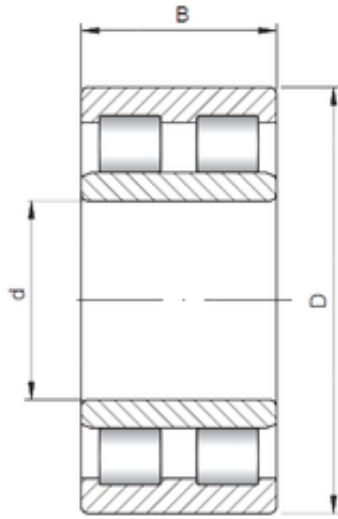

JieFei Bearing Co., Ltd

75 mm x 115 mm x 71 mm ISO NNU6015
cylindrical roller bearings

Bearing No. NNU6015

Size	75x115x71 mm
Bore Diameter	75 mm
Outer Diameter	115 mm
Width	71 mm
d	75 mm
D	115 mm
B	71 mm
C	71 mm

NNU6015 Bearing 2D drawings and 3D CAD models