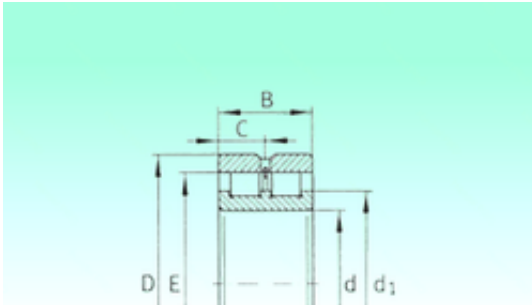

## JieFei Bearing Co., Ltd

130 mm x 180 mm x 50 mm NBS SL024926  
cylindrical roller bearings

Bearing No. SL024926

Size	130x165.4x50 mm
Bore Diameter	130 mm
Outer Diameter	165,4 mm
Width	50 mm
d	130 mm
D	180 mm
E	165,4 mm
B	50 mm
C	50 mm
d1	149,5 mm
C	25 mm
S	4 mm
Weight	3,8 Kg
Basic dynamic load rating (C)	265 kN
Basic static load rating (C0)	530 kN

SL024926 Bearing 2D drawings and 3D CAD models