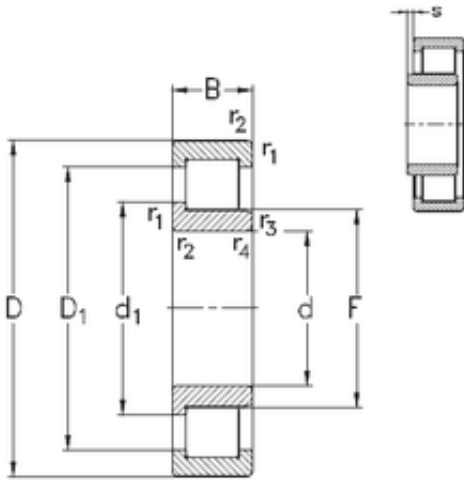

JieFei Bearing Co., Ltd

105 mm x 260 mm x 60 mm NKE NJ421-M cylindrical roller bearings

Bearing No. NJ421-M

NJ421-M Bearing 2D drawings and 3D CAD models

Size	105x260x60 mm
Bore Diameter	105 mm
Outer Diameter	260 mm
Width	60 mm
d	105 mm
F	144,5 mm
D	260 mm
B	60 mm
C	60 mm
r1 min.	4 mm
r2 min.	4 mm
r3 min.	4 mm
r4 min.	4 mm
S	3,2 mm
Weight	17,5 Kg
Basic dynamic load rating (C)	499 kN
Basic static load rating (C0)	560 kN