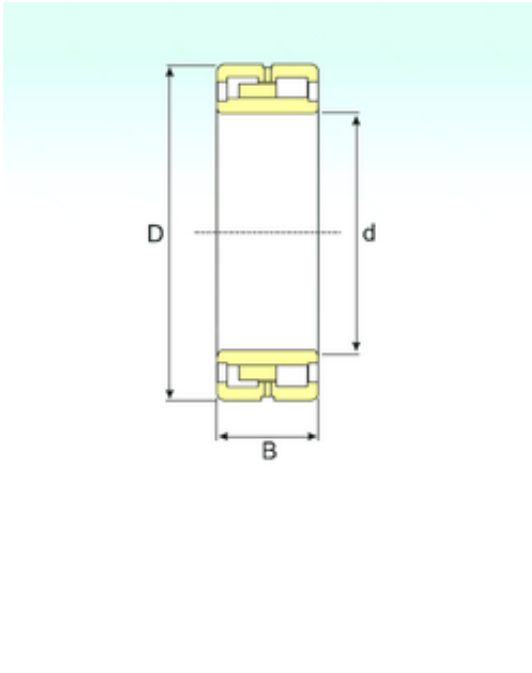

JieFei Bearing Co., Ltd

NNU 41/630 M/W33 Bearing 2D drawings and 3D CAD models

630 mm x 1030 mm x 400 mm ISB NNU 41/630
M/W33 cylindrical roller bearings

Bearing No. NNU 41/630 M/W33

Size	630x1030x400 mm
Bore Diameter	630 mm
Outer Diameter	1030 mm
Width	400 mm
d	630 mm
D	1030 mm
B	400 mm
C	400 mm
Weight	1330 Kg
Basic dynamic load rating (C)	10780 kN
Basic static load rating (C0)	23520 kN
(Grease) Lubrication Speed	540 r/min