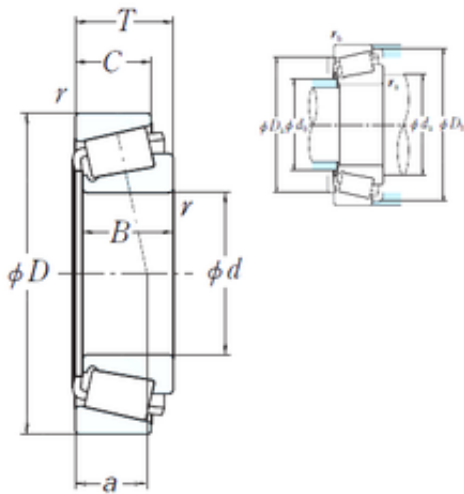

# JieFei Bearing Co., Ltd

396,875 mm x 546,1 mm x 61,12 mm NSK  
EE234156/234215 cylindrical roller bearings

Bearing No. EE234156/234215

EE234156/234215 Bearing 2D drawings and 3D CAD models

Size	396.875x546.1x76.2 mm
Bore Diameter	396,875 mm
Outer Diameter	546,1 mm
Width	76,2 mm
d	396,875 mm
D	546,1 mm
T	76,2 mm
B	61,12 mm
C	55,562 mm
R	6,4 mm
r	6,4 mm
a	112,9 mm
Da	507 mm
db	419 mm
da	439 mm
Db	529 mm
Weight	43,9 Kg
Basic dynamic load rating (C)	815 kN
Basic static load rating (C0)	1650 kN
Calculation factor (e)	0,48
Calculation factor (Y0)	0,69