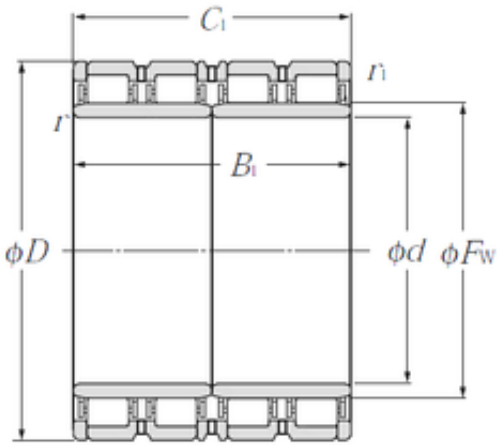

JieFei Bearing Co., Ltd

1030 mm x 1 380 mm x 850 mm NTN
E-4R20601 cylindrical roller bearings

Bearing No. E-4R20601

Size	1030x1380x850 mm
Bore Diameter	1030 mm
Outer Diameter	1380 mm
Width	850 mm
d	1030 mm
Fw	1 124 mm
D	1 380 mm
B	850 mm
C	850 mm
r min.	7,5 mm
r1 min.	7,5 mm
Weight	3 800 Kg
Basic dynamic load rating (C)	24 400 kN

E-4R20601 Bearing 2D drawings and 3D CAD models