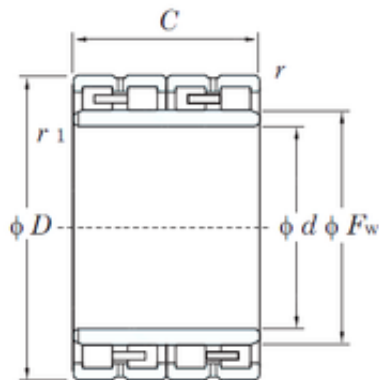

JieFei Bearing Co., Ltd

340 mm x 450 mm x 250 mm KOYO
68FC45250BW cylindrical roller bearings

Bearing No. 68FC45250BW

68FC45250BW Bearing 2D drawings and 3D CAD models

Size	340x450x250 mm
Bore Diameter	340 mm
Outer Diameter	450 mm
Width	250 mm
d	340 mm
Fw	368 mm
D	450 mm
B	250 mm
C	250 mm
r min.	2.1 mm
r1 min.	2.1 mm
Weight	106 Kg
Basic dynamic load rating (C)	2750 kN
Bearing No.	68FC45250BW
r(min)	2.1
Cr	2940
C0r	6480
Cu	672
r1(min)	2.1
da(min)	352
Da(max)	438
Da(min)	424
ra(max)	2
rb(max)	2
(Refer.)Mass(kg)	106