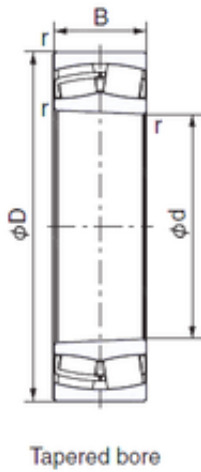

JieFei Bearing Co., Ltd

55 mm x 120 mm x 43 mm NACHI 22311EXK cylindrical roller bearings

Bearing No. 22311EXK

Size	55x120x43 mm
Bore Diameter	55 mm
Outer Diameter	120 mm
Width	43 mm
d	55 mm
D	120 mm
B	43 mm
C	43 mm
r min.	2 mm
Weight	2,4 Kg
Basic dynamic load rating (C)	325 kN
Basic static load rating (C0)	263 kN
(Grease) Lubrication Speed	3800 r/min
(Oil) Lubrication Speed	4800 r/min
Calculation factor (e)	0,36
Calculation factor (Y0)	1,81
Calculation factor (Y1)	1,85

22311EXK Bearing 2D drawings and 3D CAD models