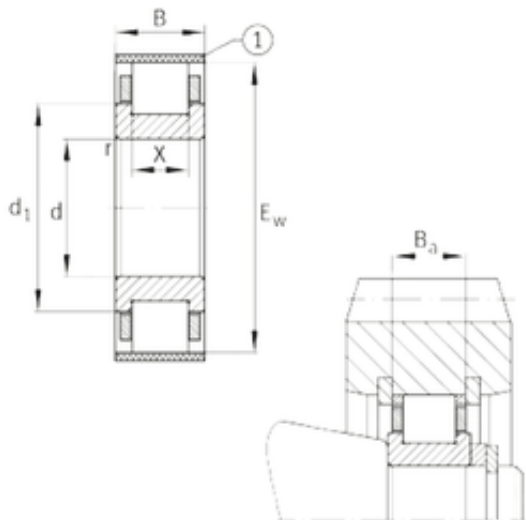

JieFei Bearing Co., Ltd

FAG RN340-E-MPBX cylindrical roller bearings

Bearing No. RN340-E-MPBX

RN340-E-MPBX Bearing 2D drawings and 3D CAD models

Size	200x370x80 mm
Bore Diameter	200 mm
Outer Diameter	370 mm
Width	80 mm
d	200 mm
Ew	370 mm
B	80 mm
Ba	75,7 mm
X	56 mm
d1	279 mm
r min.	5 mm
Weight	36,6 Kg
Basic dynamic load rating (C)	1180 kN