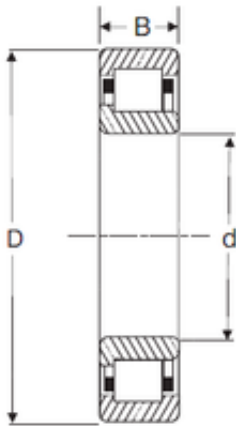

JieFei Bearing Co., Ltd

50 mm x 110 mm x 40 mm SIGMA NJ 2310
cylindrical roller bearings

Bearing No. NJ 2310

Size	50x110x40 mm
Bore Diameter	50 mm
Outer Diameter	110 mm
Width	40 mm
d	50 mm
D	110 mm
B	40 mm
C	40 mm

NJ 2310 Bearing 2D drawings and 3D CAD models