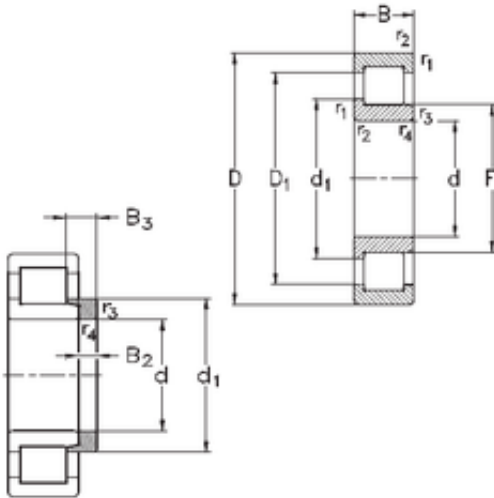

JieFei Bearing Co., Ltd

140 mm x 300 mm x 62 mm NKE NJ328-E-M6+HJ328-E cylindrical roller bearings

Bearing No. NJ328-E-M6+HJ328-E

NJ328-E-M6+HJ328-E Bearing 2D drawings and 3D CAD models

Size	140x300x62 mm
Bore Diameter	140 mm
Outer Diameter	300 mm
Width	62 mm
d	140 mm
F	180 mm
D	300 mm
B	62 mm
C	62 mm
d1	195,5 mm
r1 min.	4 mm
r2 min.	4 mm
r3 min.	4 mm
r4 min.	4 mm
B2	15 mm
B3	25 mm
D1	252 mm
S	5,2 mm
Weight	24,5 Kg
Basic dynamic load rating (C)	746 kN
Basic static load rating (C0)	808 kN