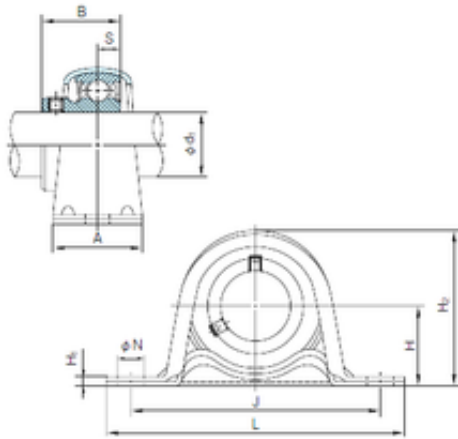

## NACHI BPP3 bearing units

Bearing No. BPP3

BPP3 Bearing 2D drawings and 3D CAD models

Bore Diameter	17 mm
Width	22 mm
d1	17 mm
A	25 mm
B	22 mm
H	22.2 mm
H1	3.2 mm
H2	44 mm
J	68 mm
L	86 mm
N	9.5 mm
S	6 mm
Bolt (G)	M 8