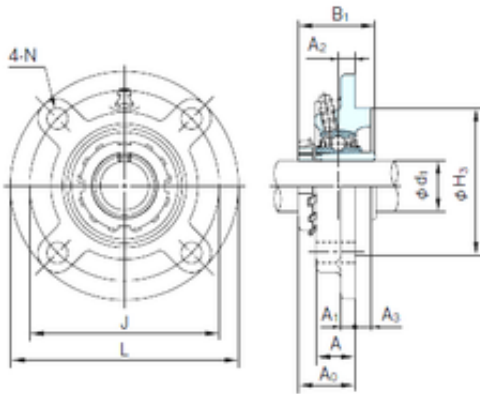

## NACHI UKFCX06+H2306 bearing units

Bearing No. UKFCX06+H2306

UKFCX06+H2306 Bearing 2D drawings and 3D CAD models

Bore Diameter	25 mm
d1	25 mm
H3	85 mm
A0	29.5 mm
A	22.5 mm
A1	9.5 mm
B1	38 mm
J	105 mm
L	127 mm
N	12 mm
Bolt (G)	M10
A2	8 mm
A3	9.5 mm