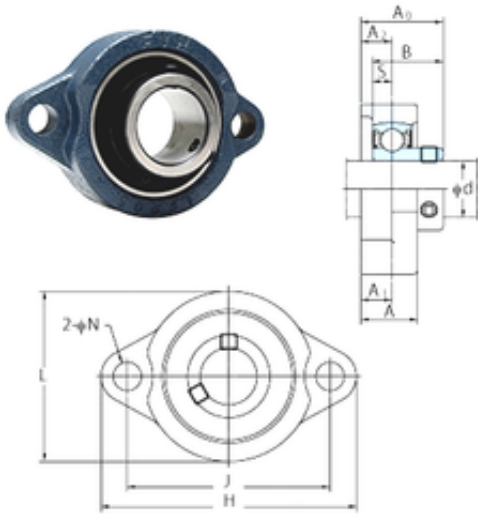

## FYH BLF204-12 bearing units

Bearing No. BLF204-12

Bore Diameter	19,05 mm
d	19,05 mm
A0	29 mm
A	20 mm
A1	11 mm
B	25 mm
H	90 mm
J	71,5 mm
L	60 mm
N	10 mm
S	7 mm
Bolt (G)	M8
A2	11 mm
Weight	0,33 Kg
Dynamic load rating radial (C)	12,8 kN
Static load rating radial (C0)	6,65 kN

BLF204-12 Bearing 2D drawings and 3D CAD models