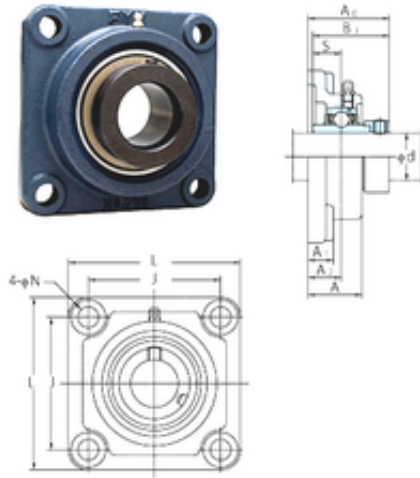

JieFei Bearing Co., Ltd

FYH NANF207 bearing units

Bearing No. NANF207

Bore Diameter	35 mm
d	35 mm
A0	53,8 mm
A	36,5 mm
A1	17 mm
B1	51,1 mm
J	92 mm
L	117 mm
N	13 mm
S	18,8 mm
Bolt (G)	11,113
A2	21,5 mm
Weight	1,8 Kg
Basic dynamic load rating (C)	25,7 kN
Basic static load rating (C0)	15,4 kN
Category	Mounted Units & Inserts
Inventory	0.0
Manufacturer Name	FYH BEARING UNITS
Minimum Buy Quantity	N/A
Weight / Kilogram	0
Product Group	M06110

NANF207 Bearing 2D drawings and 3D CAD models